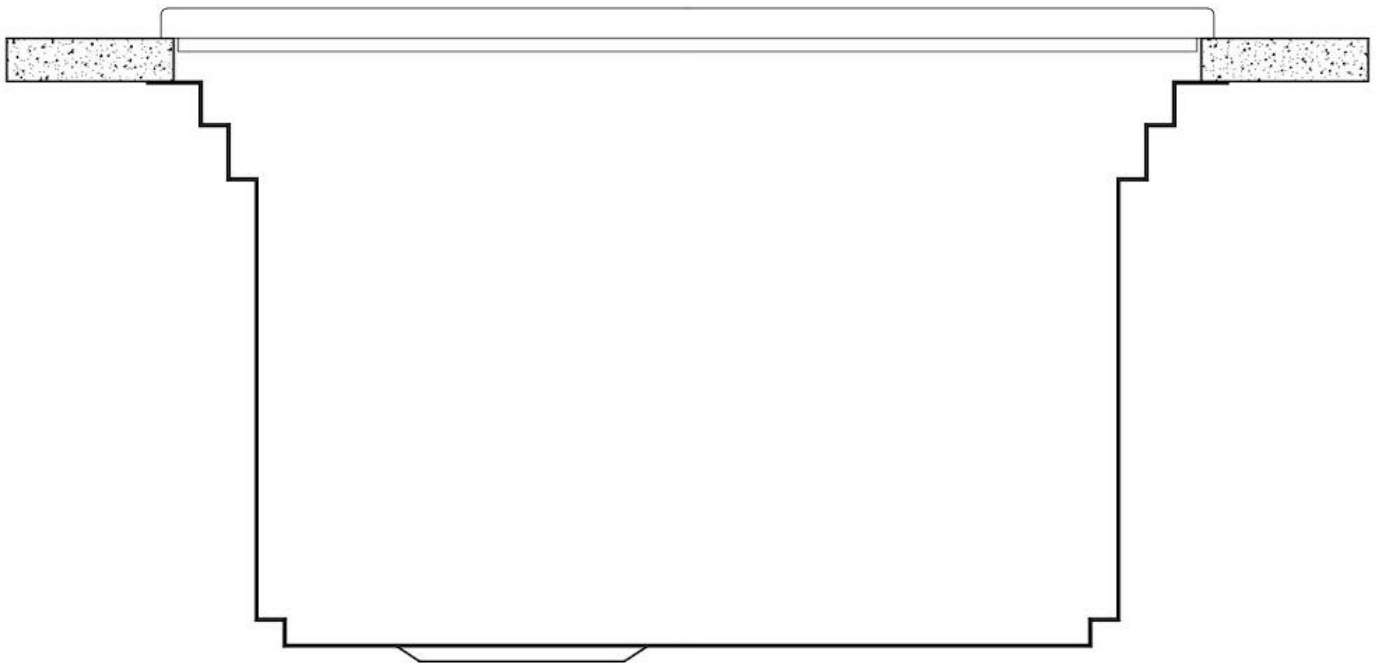

Happy Hour Level 0

Compatible accessories/Accessori compatibili:

8200 002

8200 601