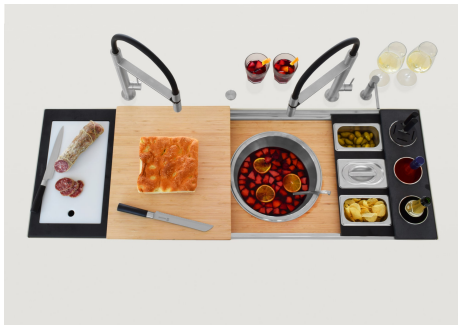

TECHNICAL DATA

Happy Hour Optional accessories / Accessori opzionali

The "rails" system makes it possible to use a combination of numerous accessories. Grids, chopping boards, utensils' ranging system, bowls and containers of different dimensions can be alternated in the workspace with a simple gesture, and can easily be stacked, in order to be on hand at all times.

Happy Hour Level 4

Compatible accessories/Accessori compatibili:

8100 600

GALLERY

EQUIPMENT

GRILLE NOIRE POUR EVIERS RIVA
A100 E00

OPTIONAL ACCESSORIES

CUVETTE INOX PERFOREE