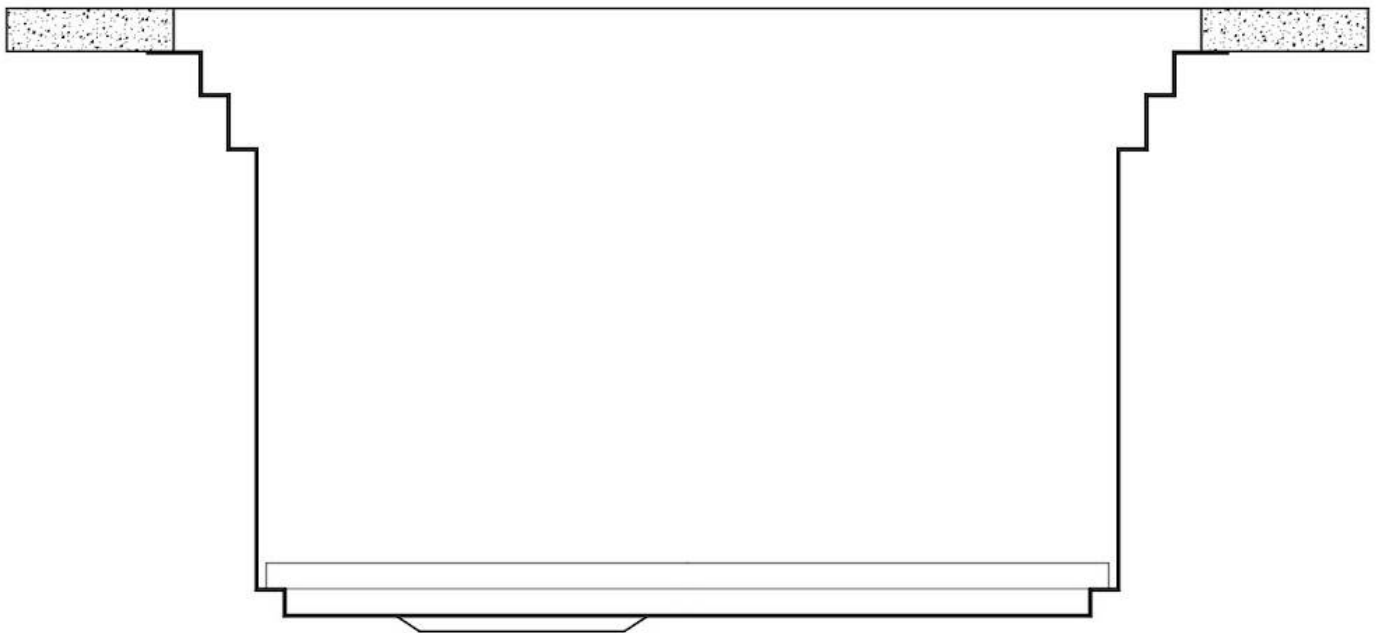

Happy Hour Level 4

Compatible accessories/Accessori compatibili:

8100 600